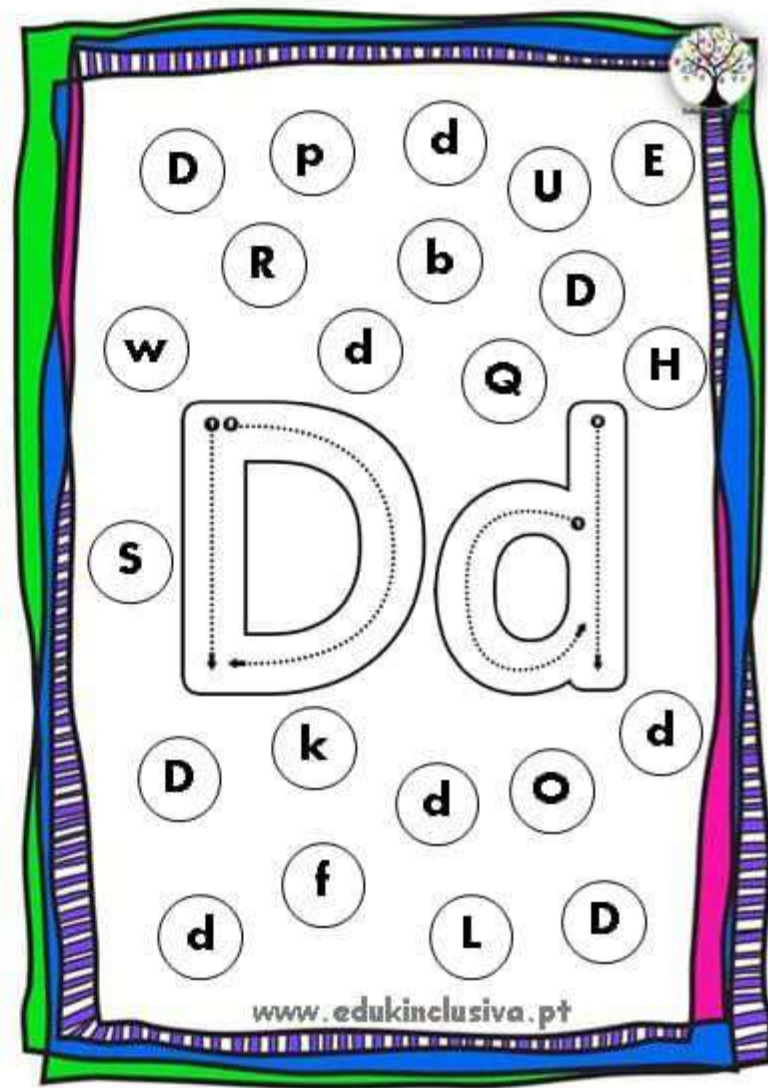

# 26 Cartões Abecedário

Encontra e marca as letras

Handwriting practice sheet for the letter E. The page contains a large uppercase 'E' and a lowercase 'e' with numbered arrows indicating the stroke order. The letters are surrounded by various other letters in circles, including 'a', 'E', 'e', 'T', 'b', 'P', 'l', 'E', 'r', 'x', 'w', 'c', 'S', 'd', 'A', 'O', 'E', 'b', 'V', 'k', 'e', and 'e'. The page is decorated with a colorful border and a tree icon in the top right corner.

[www.edukinclusiva.pt](http://www.edukinclusiva.pt)

Handwriting practice sheet for the letter F. The page contains a large uppercase 'F' and a lowercase 'f' with numbered arrows indicating the stroke order. The letters are surrounded by various other letters in circles, including 'a', 'F', 'f', 'R', 'F', 'C', 'f', 'o', 'f', 'B', 'L', 'b', 'B', 'Z', 'f', 'F', 'y', 'B', and 'f'. The page is decorated with a colorful border and a tree icon in the top right corner.

[www.edukinclusiva.pt](http://www.edukinclusiva.pt)

Handwriting practice sheet for the letter G. The page contains a large uppercase 'G' and a lowercase 'g' with numbered arrows indicating the stroke order. The letters are surrounded by various other letters in circles, including 'G', 'V', 'G', 'u', 'i', 'c', 'b', 'g', 'g', 'f', 'A', 'q', 'p', 'G', 'g', 'h', 'l', 's', 'G', 'g', 'a', and 'g'. The page is decorated with a colorful border and a tree icon in the top right corner.

[www.edukinclusiva.pt](http://www.edukinclusiva.pt)

Handwriting practice sheet for the letter H. The page contains a large uppercase 'H' and a lowercase 'h' with numbered arrows indicating the stroke order. The letters are surrounded by various other letters in circles, including 'H', 'P', 'h', 'U', 'E', 'R', 'b', 'H', 'w', 'h', 'Q', 'H', 'S', 'H', 'k', 'h', 'O', 'd', 'h', 'f', 'L', and 'H'. The page is decorated with a colorful border and a tree icon in the top right corner.