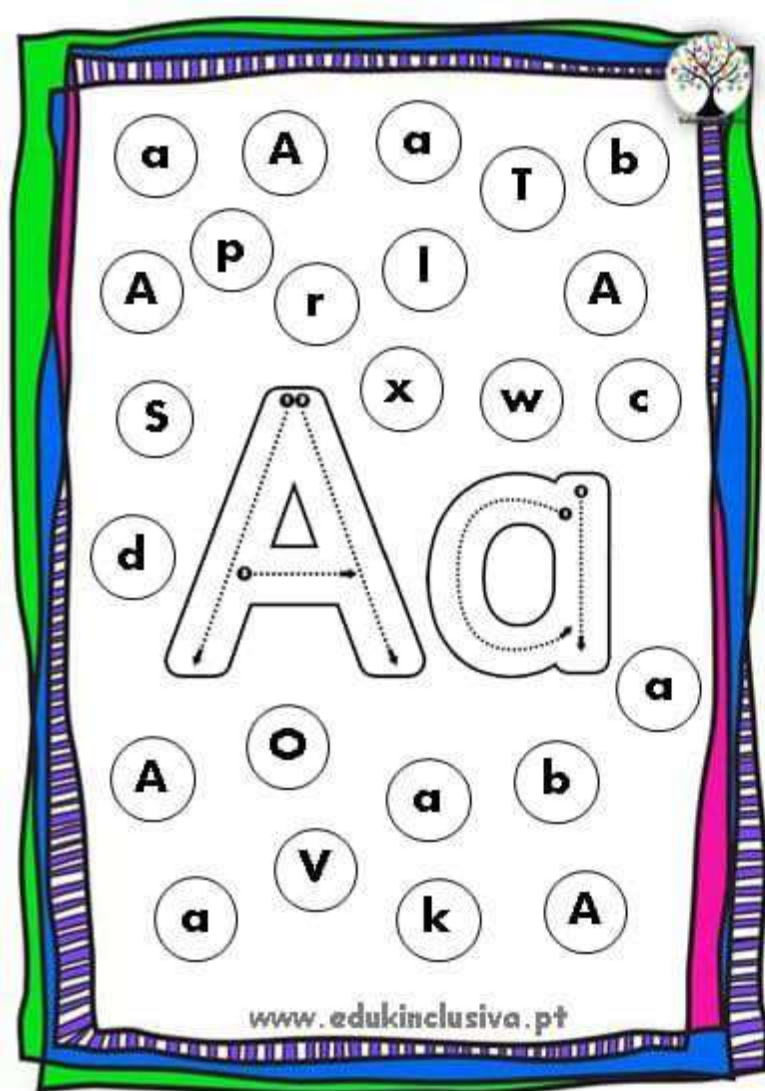

# 26 Cartões Abecedário

Encontra e marca as letras

Handwriting practice sheet for the letter E. The page contains a large uppercase 'E' and a lowercase 'e' with numbered arrows indicating the stroke order. The letters are surrounded by various other letters in circles, including 'a', 'E', 'e', 'T', 'b', 'P', 'l', 'E', 'r', 'x', 'w', 'c', 'S', 'd', 'A', 'O', 'E', 'b', 'V', 'k', 'e', and 'e'. The page is decorated with a colorful border and a tree icon in the top right corner.

[www.edukinclusiva.pt](http://www.edukinclusiva.pt)

Handwriting practice sheet for the letter F. The page contains a large uppercase 'F' and a lowercase 'f' with numbered arrows indicating the stroke order. The letters are surrounded by various other letters in circles, including 'a', 'F', 'f', 'R', 'F', 'C', 'f', 'o', 'f', 'B', 'L', 'b', 'B', 'Z', 'f', 'F', 'y', 'B', and 'f'. The page is decorated with a colorful border and a tree icon in the top right corner.

[www.edukinclusiva.pt](http://www.edukinclusiva.pt)

Handwriting practice sheet for the letter G. The page contains a large uppercase 'G' and a lowercase 'g' with numbered arrows indicating the stroke order. The letters are surrounded by various other letters in circles, including 'G', 'V', 'G', 'u', 'i', 'c', 'b', 'g', 'g', 'f', 'A', 'q', 'p', 'G', 'g', 'h', 'l', 's', 'G', 'g', 'a', and 'g'. The page is decorated with a colorful border and a tree icon in the top right corner.

[www.edukinclusiva.pt](http://www.edukinclusiva.pt)

Handwriting practice sheet for the letter H. The page contains a large uppercase 'H' and a lowercase 'h' with numbered arrows indicating the stroke order. The letters are surrounded by various other letters in circles, including 'H', 'P', 'h', 'U', 'E', 'R', 'b', 'H', 'w', 'h', 'Q', 'H', 'S', 'H', 'k', 'h', 'O', 'd', 'h', 'f', 'L', and 'H'. The page is decorated with a colorful border and a tree icon in the top right corner.